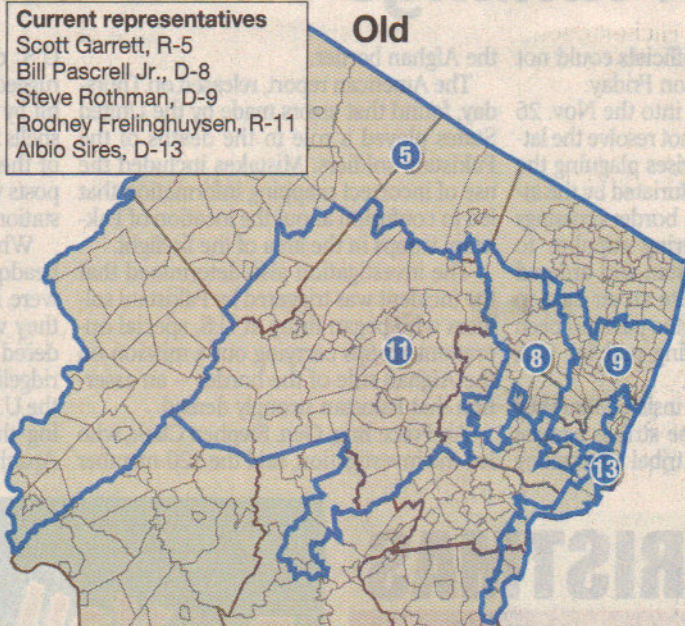

New congressional districts

The redrawn lines for North Jersey districts reflecting the 2010 Census. The state will have 12 districts instead of 13, losing a representative in Congress because of greater population growth in other parts of the country.

Current representatives
Scott Garrett, R-5
Bill Pascrell Jr., D-8
Steve Rothman, D-9
Rodney Frelinghuysen, R-11
Albio Sires, D-13

What districts North Jersey towns will be in for the next congressional election:

5th District*
Bergen County
Allendale, Alpine, Bergenfield, Bogota, Closter, Demarest, Dumont, Emerson, Fair Lawn, Franklin Lakes, Glen Rock, Hackensack, Harrington Park, Haworth, Hillsdale, Ho-Ho-Kus, Lodi, Mahwah, Maywood, Midland Park, Montvale, New Milford, Northvale, Norwood, Oakland, Old Tappan, Oradell, Paramus, Park Ridge, Ramsey, Ridgewood, River Edge, River Vale, Rochelle Park, Rockleigh, Saddle River, Teaneck, Upper Saddle River, Waldwick, Washington Twp., Westwood, Woodcliff Lake, Wyckoff
Passaic County
Ringwood, West Milford

8th District
Bergen County
Fairview
Essex County
Belleville, Newark
Hudson County
Bayonne, East Newark, Guttenberg, Harrison, Hoboken, Jersey City, Kearny, North Bergen, Union City, Weehawken, West New York
Union County
Elizabeth

9th District
Bergen County
Carlstadt, Cliffside Park, Cresskill, East Rutherford, Edgewater, Elmwood Park, Englewood, Englewood Cliffs, Fort Lee, Garfield, Hasbrouck Heights, Leonia, Little Ferry,

Lyndhurst, Moonachie, North Arlington, Palisades Park, Ridgefield, Ridgefield Park, Rutherford, Saddle Brook, South Hackensack, Teaneck, Tenafly, Teterboro, Wallington, Wood-Ridge
Hudson County
Kearny, Secaucus
Passaic County
Clifton, Haledon, Hawthorne, Passaic, Paterson, Prospect Park

11th District
Essex County
Bloomfield, Caldwell, Cedar Grove, Essex Fells, Fairfield, Livingston, Montclair, North Caldwell, Nutley, Roseland, Verona, West Caldwell, West Orange

Morris County
Boonton, Boonton Twp., Butler, Chatham, Chatham Twp., Denville, East Hanover, Florham Park, Hanover, Harding, Jefferson, Kinnelon, Lincoln Park, Madison, Mendham, Mendham Twp., Montville, Morris Twp., Morris Plains, Morristown, Mountain Lakes, Parsippany-Troy Hills, Pequannock, Randolph, Riverdale, Rockaway, Rockaway Twp., Victory Gardens
Passaic County
Bloomingdale, Little Falls, North Haledon, Pompton Lakes, Totowa, Wanaque, Wayne, Woodland Park
Sussex County
Byram, Hopatcong, Ogdensburg, Sparta, Stanhope

Source: New Jersey Redistricting Commission

* Towns in Sussex and Warren counties are not listed

R.L. REBACH/STAFF ARTIST