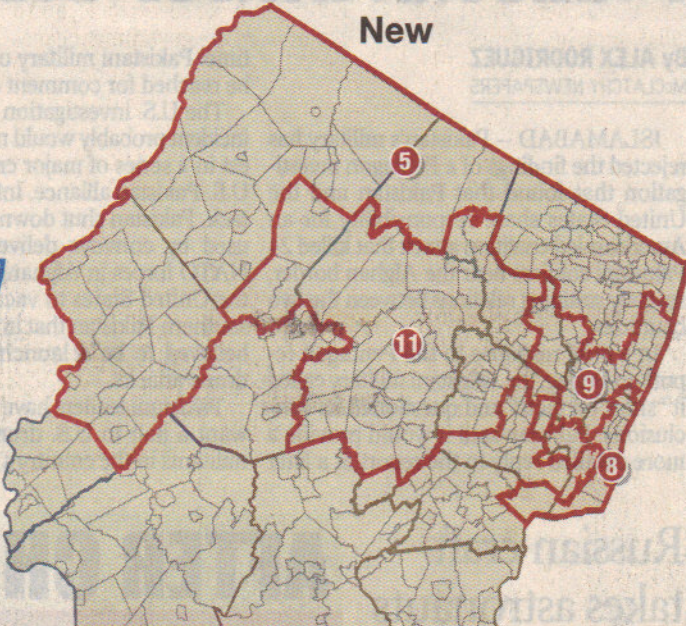

New congressional districts

The redrawn lines for North Jersey districts reflecting the 2010 Census. The state will have 12 districts instead of 13, losing a representative in Congress because of greater population growth in other parts of the country.

Current representatives
Scott Garrett, R-5
Bill Pascrell Jr., D-8
Steve Rothman, D-9
Rodney Frelinghuysen, R-11
Albio Sires, D-13

What districts North Jersey towns will be in for the next congressional election:

5th District*
Bergen County
Allendale, Alpine, Bergenfield, Bogota, Closter, Demarest, Dumont, Emerson, Fair Lawn, Franklin Lakes, Glen Rock, Hackensack, Harrington Park, Haworth, Hillsdale, Ho-Ho-Kus, Lodi, Mahwah, Maywood, Midland Park, Montvale, New Milford, Northvale, Norwood, Oakland, Old Tappan, Oradell, Paramus, Park Ridge, Ramsey, Ridgewood, River Edge, River Vale, Rochelle Park, Rockleigh, Saddle River, Teaneck, Upper Saddle River, Waldwick, Washington Twp., Westwood, Woodcliff Lake, Wyckoff
Passaic County
Ringwood, West Milford

8th District
Bergen County
Fairview
Essex County
Belleville, Newark
Hudson County
Bayonne, East Newark, Guttenberg, Harrison, Hoboken, Jersey City, Kearny, North Bergen, Union City, Weehawken, West New York
Union County
Elizabeth

9th District
Bergen County
Carlstadt, Cliffside Park, Cresskill, East Rutherford, Edgewater, Elmwood Park, Englewood, Englewood Cliffs, Fort Lee, Garfield, Hasbrouck Heights, Leonia, Little Ferry,

Lyndhurst, Moonachie, North Arlington, Palisades Park, Ridgefield, Ridgefield Park, Rutherford, Saddle Brook, South Hackensack, Teaneck, Tenafly, Teterboro, Wallington, Wood-Ridge
Hudson County
Kearny, Secaucus
Passaic County
Clifton, Haledon, Hawthorne, Passaic, Paterson, Prospect Park

11th District
Essex County
Bloomfield, Caldwell, Cedar Grove, Essex Fells, Fairfield, Livingston, Montclair, North Caldwell, Nutley, Roseland, Verona, West Caldwell, West Orange

Morris County
Boonton, Boonton Twp., Butler, Chatham, Chatham Twp., Denville, East Hanover, Florham Park, Hanover, Harding, Jefferson, Kinnelon, Lincoln Park, Madison, Mendham, Mendham Twp., Montville, Morris Twp., Morris Plains, Morristown, Mountain Lakes, Parsippany-Troy Hills, Pequannock, Randolph, Riverdale, Rockaway, Rockaway Twp., Victory Gardens
Passaic County
Bloomingdale, Little Falls, North Haledon, Pompton Lakes, Totowa, Wanaque, Wayne, Woodland Park
Sussex County
Byram, Hopatcong, Ogdensburg, Sparta, Stanhope

Source: New Jersey Redistricting Commission

* Towns in Sussex and Warren counties are not listed

R.L. REBACH/STAFF ARTIST