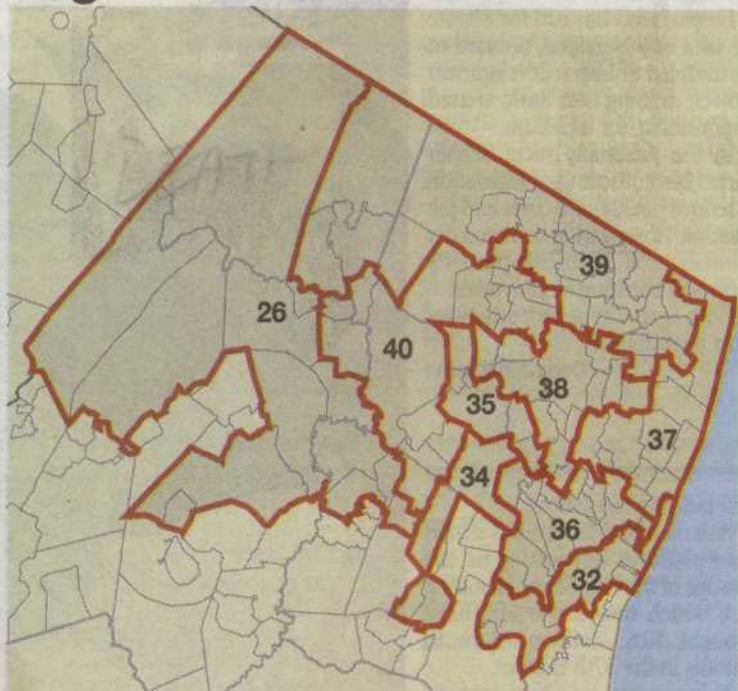

North Jersey's legislative districts

26th Legislative District

■ Essex County: Fairfield, North Caldwell, Verona, West Caldwell

■ Morris County: Butler, Jefferson, Kinnelon, Lincoln Park, Montville, Morris Plains, Parsippany-Troy Hills, Rockaway,

■ Passaic County: West Milford

32nd Legislative District

■ Bergen County: Edgewater, Fairview

■ Hudson County: East Newark, Guttenberg, Harrison, Kearny, North Bergen, Secaucus, West New York

34th Legislative District

■ Essex County: Orange, East Orange, Montclair

■ Passaic County: Clifton

35th Legislative District

■ Bergen County: Elmwood Park, Garfield

■ Passaic County: Haledon, North Haledon, Paterson, Prospect Park

36th Legislative District

■ Bergen County: Carlstadt, Cliffside Park, East Rutherford, Little Ferry, Lyndhurst, Moonachie, North Arlington, Ridgefield, Ridgefield Park, Rutherford, South Hackensack, Teterboro, Wallington, Wood-Ridge

■ Passaic County: Passaic

37th Legislative District

■ Bergen County: Alpine, Bogota, Cresskill, Englewood, Englewood Cliffs, Fort Lee, Hackensack, Leonia, Northvale, Palisades Park, Rockleigh,

Teaneck, Tenafly

38th Legislative District

■ Bergen County: Bergenfield, Fair Lawn, Glen Rock, Hasbrouck Heights, Lodi, Maywood, New Milford, Oradell, Paramus, River Edge, Rochelle Park, Saddle Brook

■ Passaic County: Hawthorne

39th Legislative District

■ Bergen County: Closter, Demarest, Dumont, Emerson, Harrington Park, Haworth, Hillsdale, Mahwah, Montvale, Norwood, Oakland, Old Tappan, Park Ridge, Ramsey, River Vale,

Saddle River, Upper Saddle River, Washington Twp., Westwood, Woodcliff Lake

■ Passaic County: Bloomingdale, Ringwood, Wanaque

40th Legislative District

■ Bergen County: Allendale, Franklin Lakes, Ho-Ho-Kus, Midland Park, Ridgewood, Waldwick, Wyckoff

■ Essex County: Cedar Grove

■ Passaic County: Little Falls, Pompton Lakes, Totowa, Wayne, Woodland Park

■ Morris County: Pequannock, Riverdale